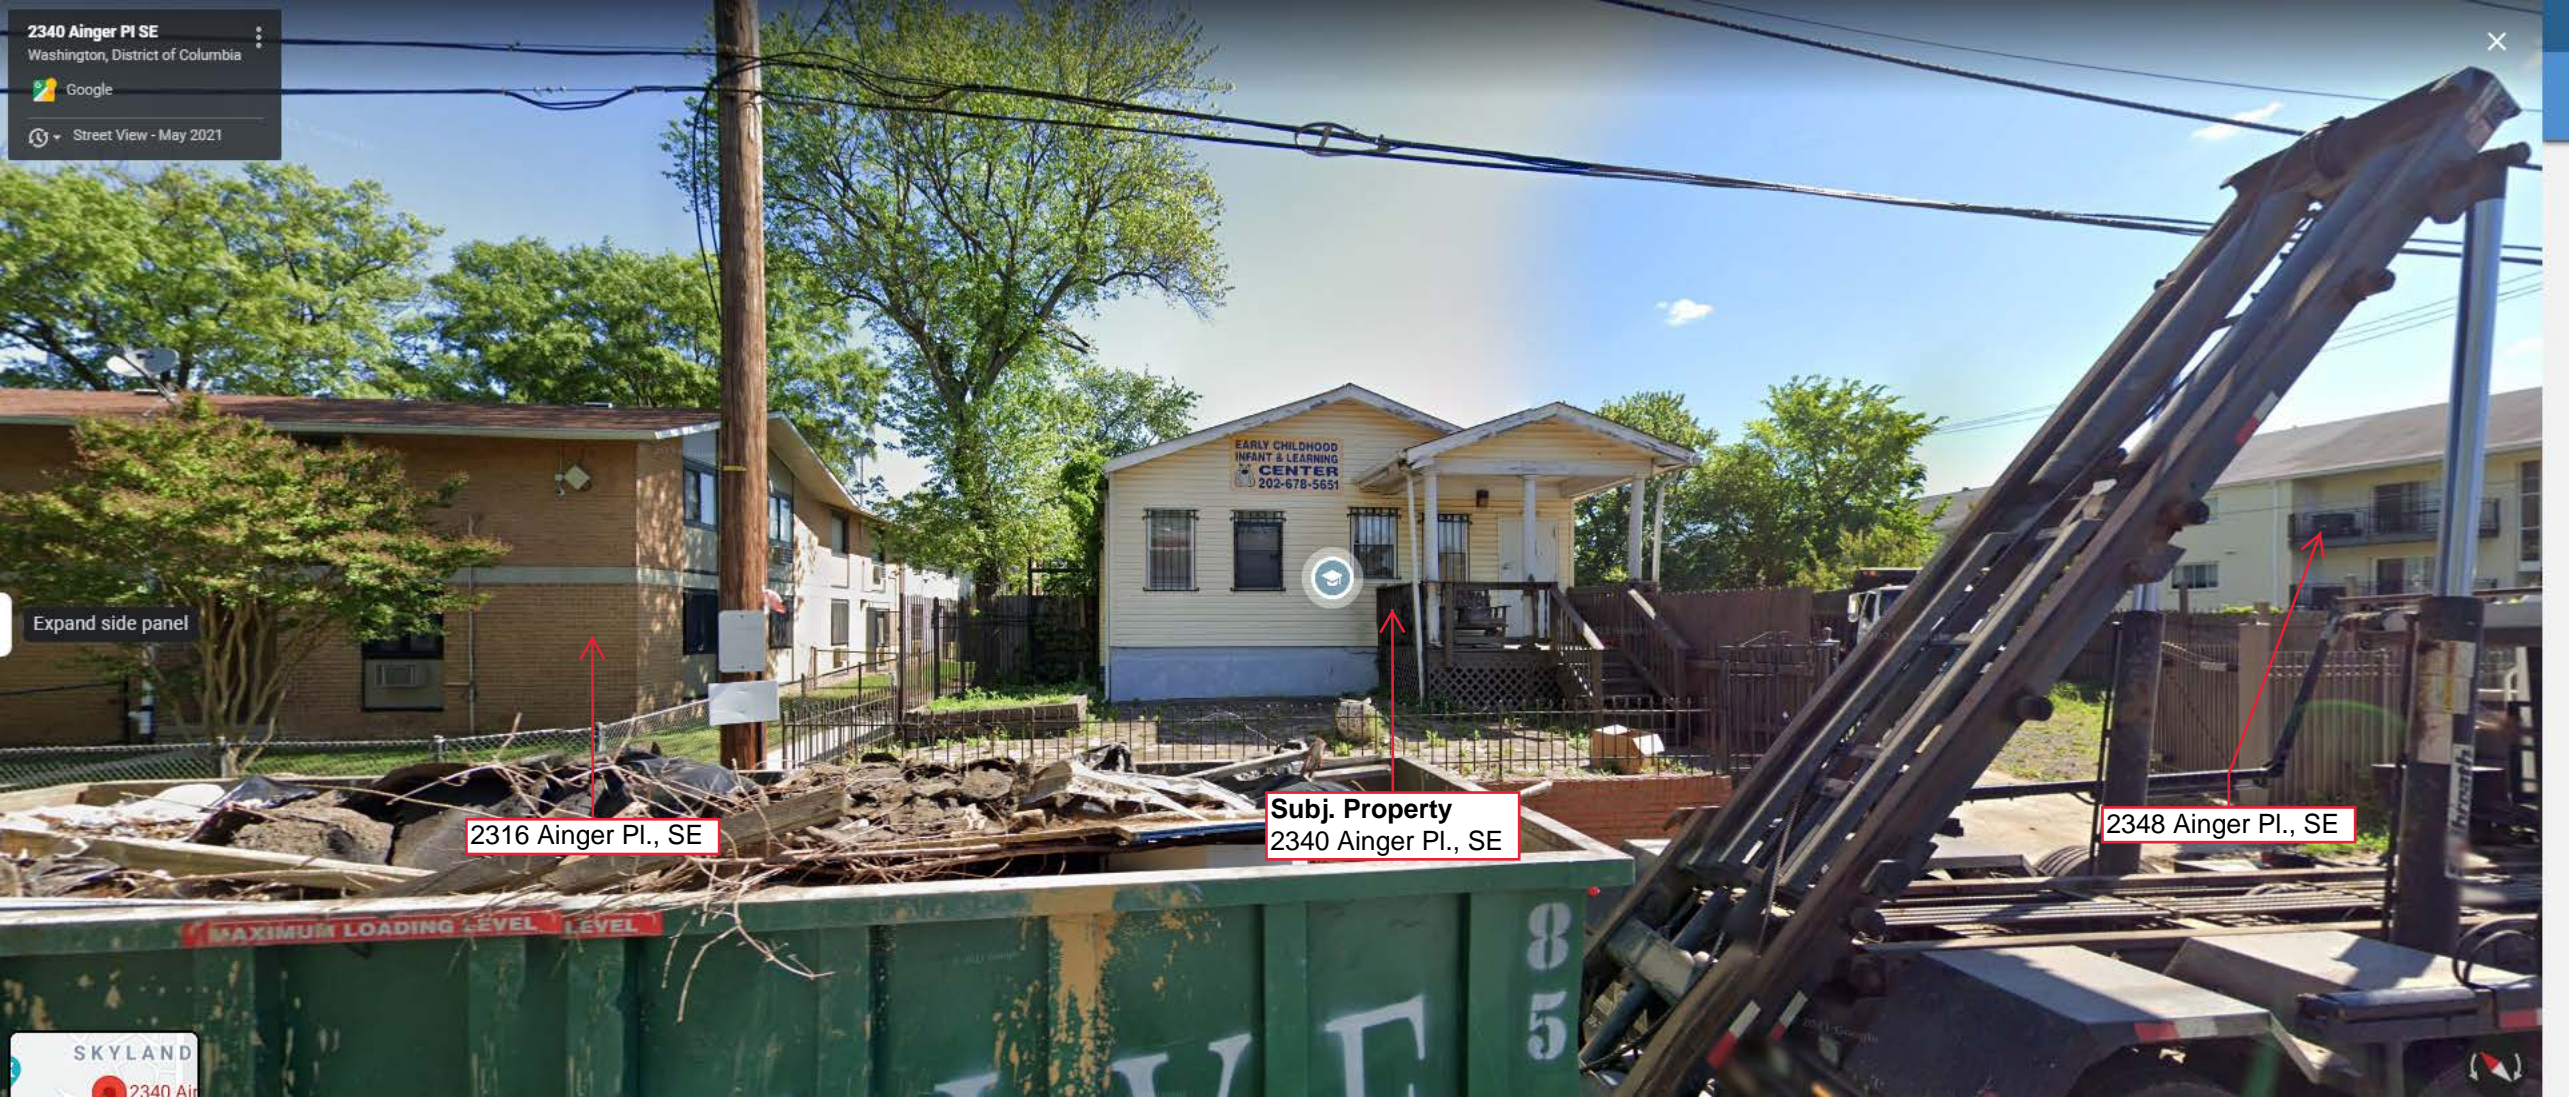

Expand side panel

2316 Ainger Pl., SE

Subj. Property
2340 Ainger Pl., SE

2348 Ainger Pl., SE